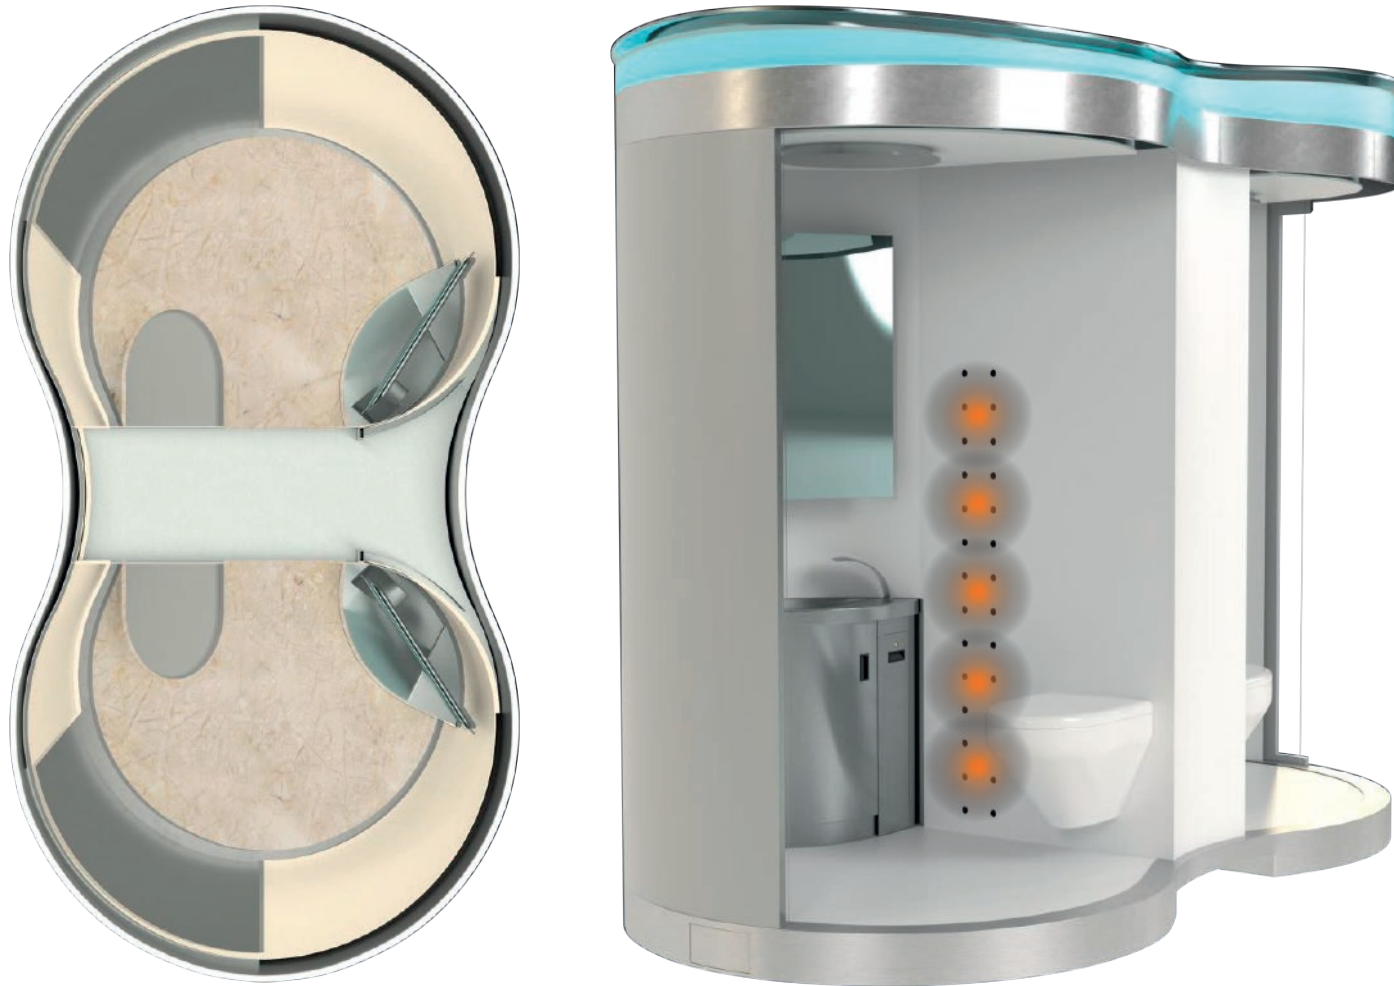

WYS® Double

# wys<sup>®</sup>

Your new experience

**WYS<sup>®</sup> Double** has **two independent areas**, to combined as desired.

Any of our WYS Shower versions and/or WYS WC can be incorporated in each area.

It incorporates a watertight cabinet for personal belongings, for your total convenience.

WC<sup>2</sup>

Multiple **combinations**  
Two bays, with two **independent** and **private** entrances.  
With surround sound music in the **environment**.