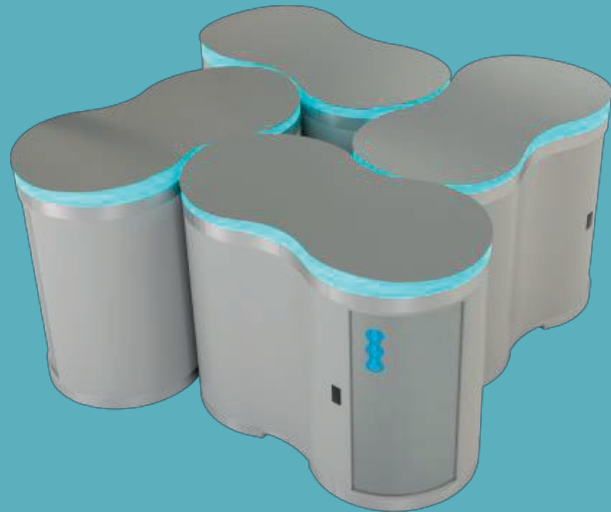

INFINITE COMBINATIONS