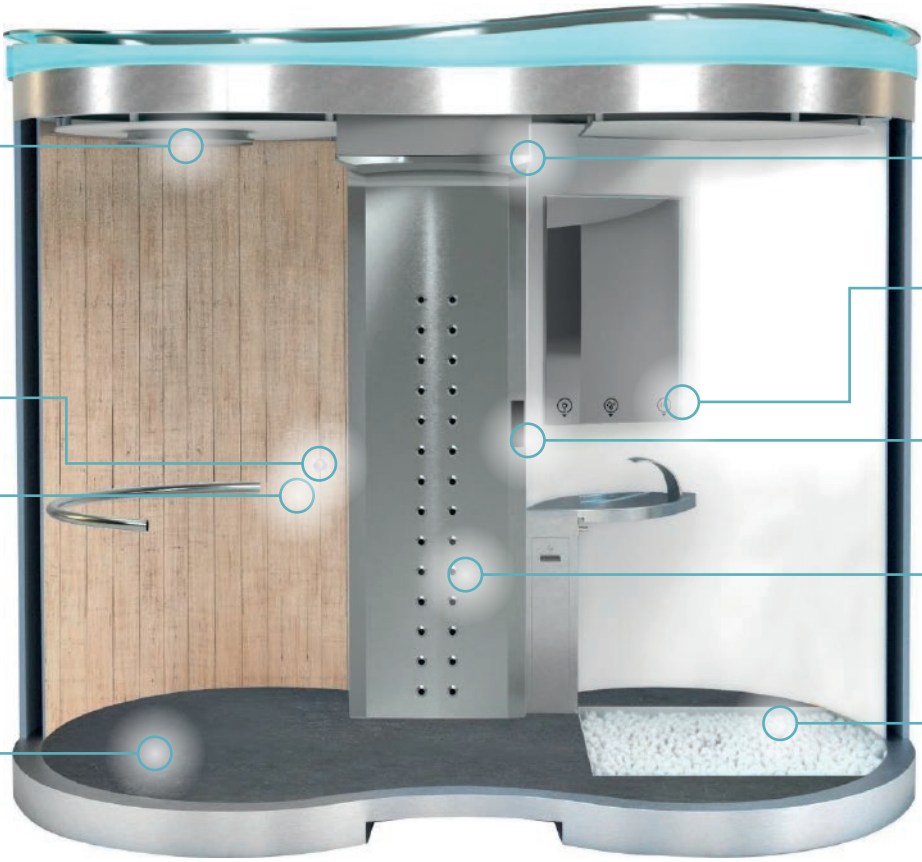

WYS® Shower

wys[®]

Your new experience

WYS[®] Shower has a **comfortable lobby area** with a sink, a convenient place to leave your personal belongings.

A large area to prepare and get yourself ready after enjoying your shower.

Mirror with **led lighting**, **Smart TV** and built-in accessories.

Waterfall or rain shower
combined with therapy

Soap dispenser
with automatic sensor

Regulation display
water and temperature

Shower tray
solid surface, non-slip

Hairdryer

Plug

**Automatic
soap dispenser**

Dryer

Control panel

Independently regulates
intensity and temperature

Body dryer

Glass floor

non-slip decorative

Include:

An area to **dry your hair and body**, more **hygienic** and **practical**.

A **shower area** with a **non-slip**, solid surface floor.

Rain or waterfall shower head with **color therapy**, soap dispenser and intensity and temperature regulator.